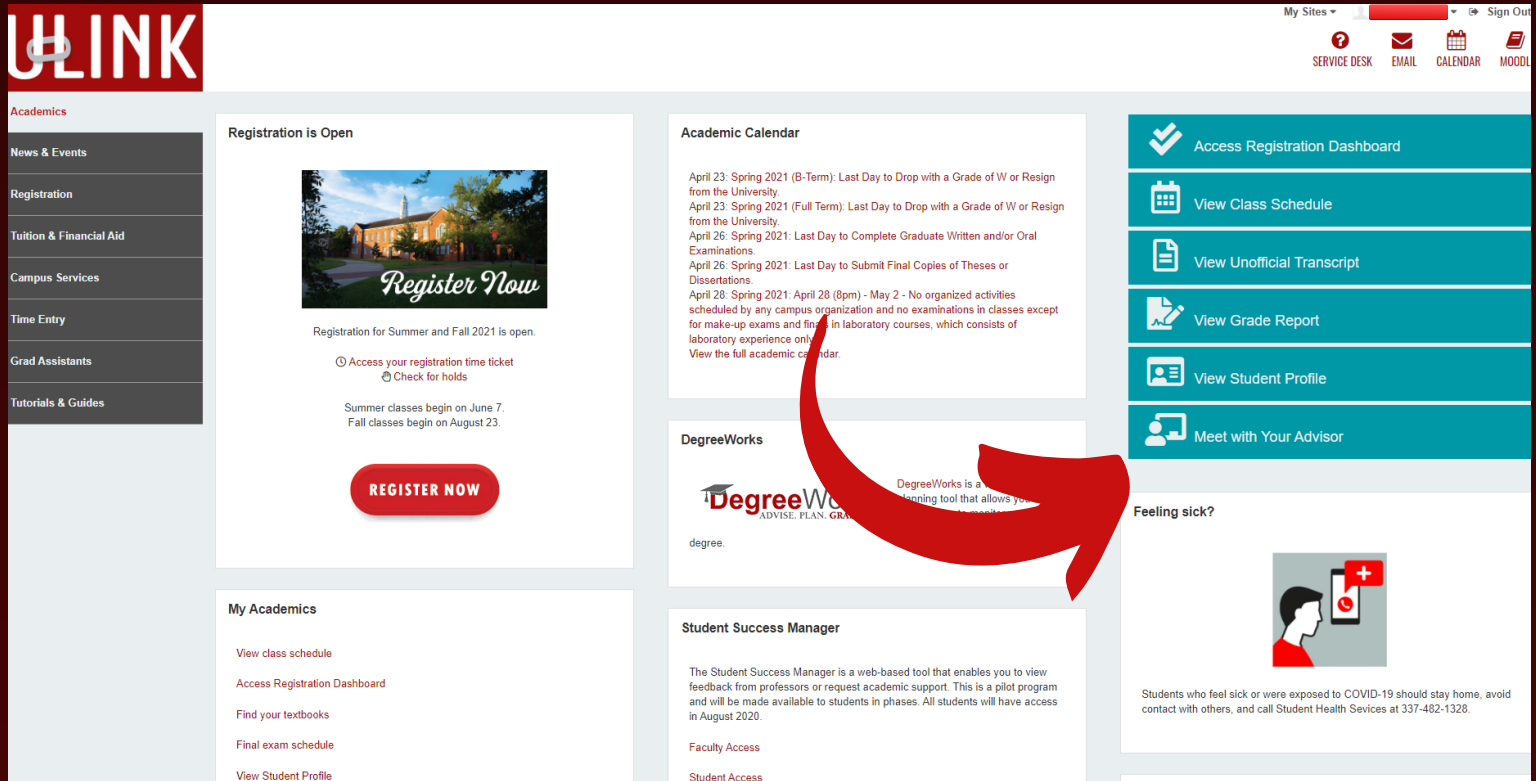

HOW TO FIND YOUR ACADEMIC ADVISOR ON ULINK

UNIVERSITY of LOUISIANA LAFAYETTE

Office of First-Year Experience

1

ON THE LEFT SIDE OF YOUR ULINK PAGE, CLICK MEET WITH YOUR ADVISOR

2

CLICK ON "ACCESS STUDENT PROFILE IN BANNER"