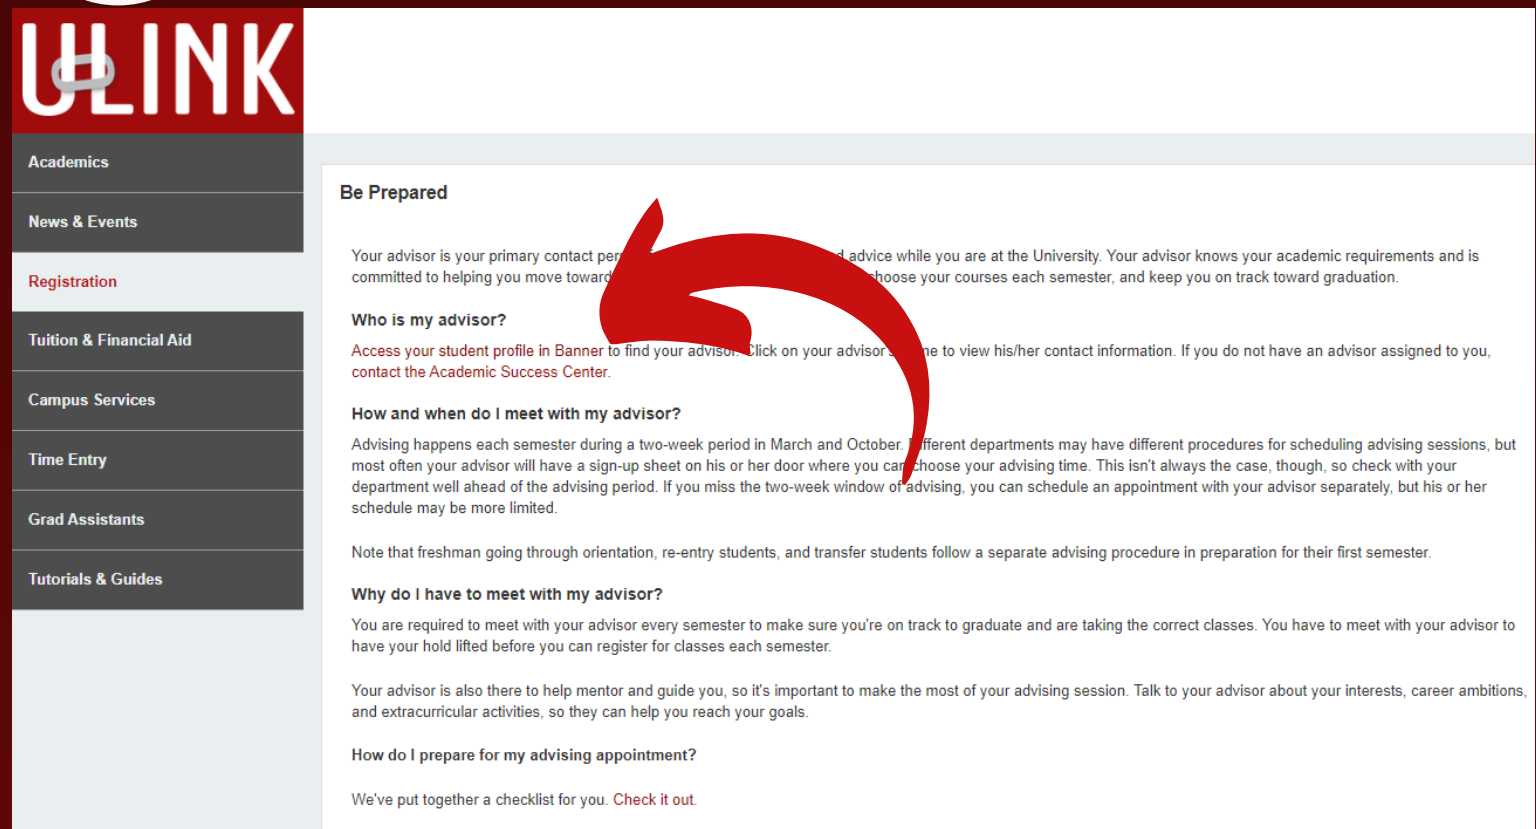

HOW TO FIND YOUR ACADEMIC ADVISOR ON ULINK

UNIVERSITY of LOUISIANA LAFAYETTE

Office of First-Year Experience

1

ON THE LEFT SIDE OF YOUR ULINK PAGE, CLICK MEET WITH YOUR ADVISOR

2

CLICK ON "ACCESS STUDENT PROFILE IN BANNER"